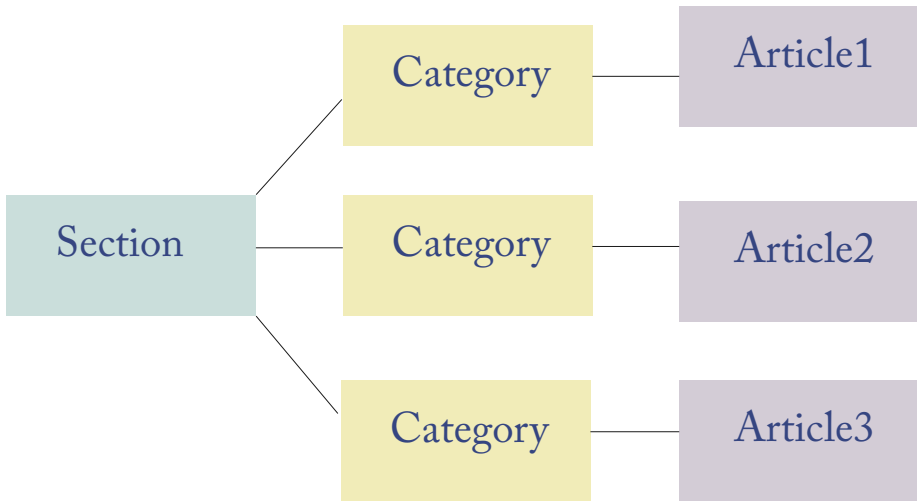

Content Management