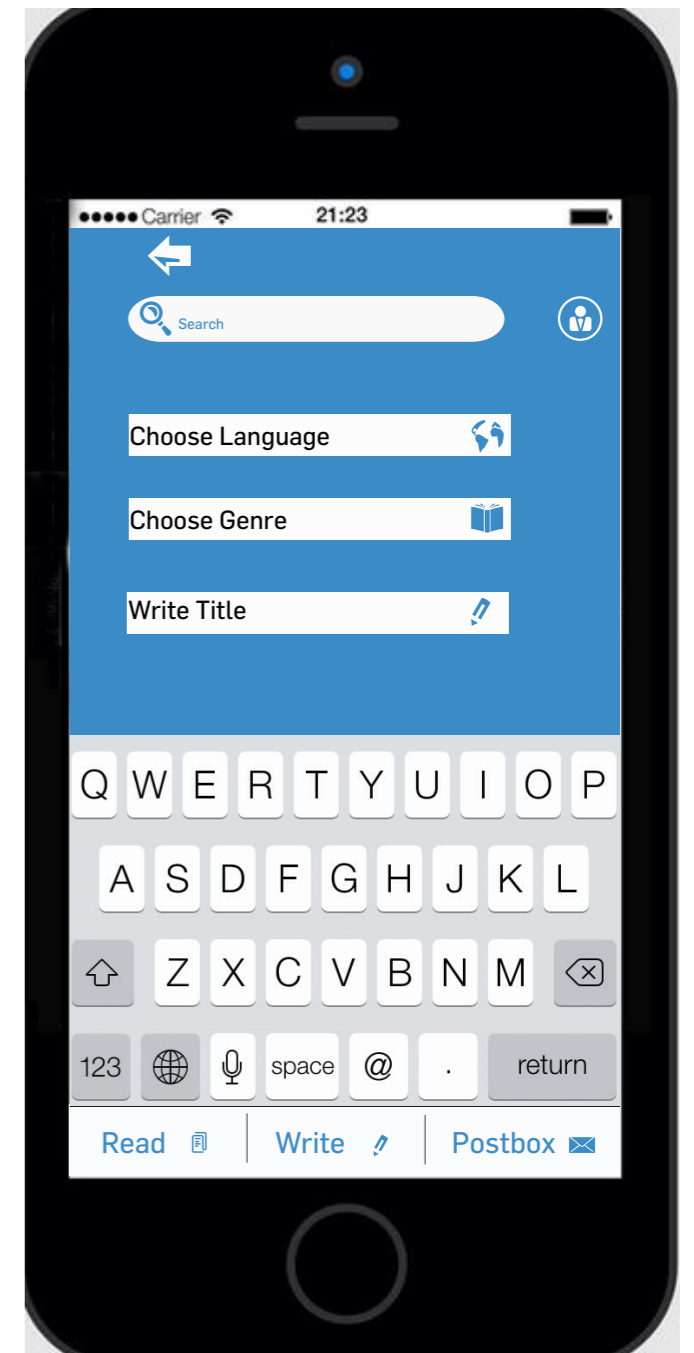

Edit Button
where you can edit
your profile.

Password Button
where you can change
your password.

History Button
where you can see
your activity.

Search Button

Profile Button

Back Button

**MAIN SCREEN
AFTER LOGIN
'SKETCHBOOK
SCREEN'**

USER PROFILE

**READ SCREEN
LANGUAGE
SELECTION**

**WRITE SCREEN
START A NEW
STORY SCREEN**